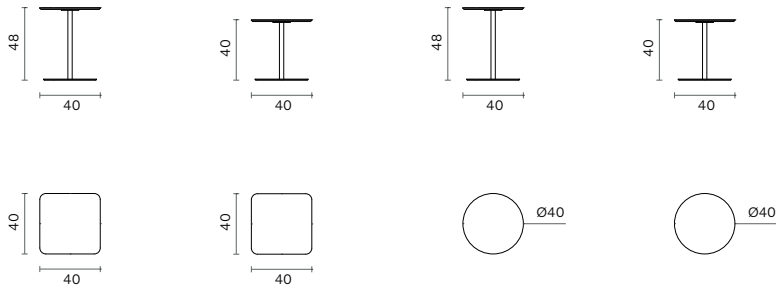

Base Materials

Ø3cm metal tube profile is fixed to the Ø35cm round sheet metal base by screws. Plastic glides are available under the table.

Metal Leg Finishes: Chrome, Electrostatic Powder Coating Colors

Click to view the fabric and material catalogues via [bt.design](#):

[B&T Fabric Catalogues](#)

[B&T Material Catalogues](#)

Dimensions (cm)

Shipment Details

	40x40x40H	40x40x48H	Ø40x40H	Ø40x48H
Cbm (m ³)	0,09	0,11	0,09	0,11
Weight (kg)	7	7	7	7