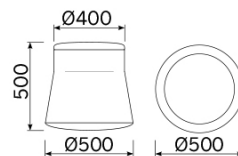

Models

H 500 with casters

H 600 with casters

H 500 3D

H 600 3D

Joy 3D special edition