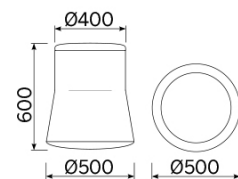

Models

H 500 with casters

H 600 with casters

H 500 3D

H 600 3D

Joy 3D special edition