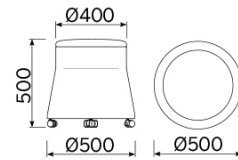

Models

H 500 with casters