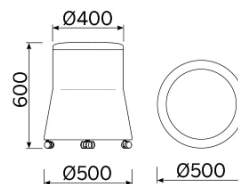

H 600 with casters