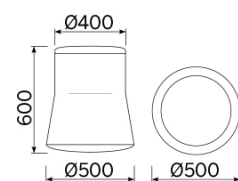

Joy 3D special edition