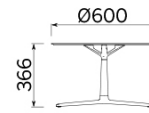

Tab

Tab, Paolo Scagnellato, Emanuele Bertolini, Jeremiah Ferrarese design, is the system of coffee tables available in three heights and two shapes - square and rectangular. The top, available in two different sizes, comes in white, black, natural wood and white or clear glass. An invaluable multitasker for every type of space.

Projects

Salone Internazionale del Mobile di Milano 2018, Milano, Italy (2018)
Sitland chez Gabriel, Parigi, France (2018)

Models

H 365 top ?
600 mm

H 740 top ?
600 mm

H 1055 top ?
600 mm