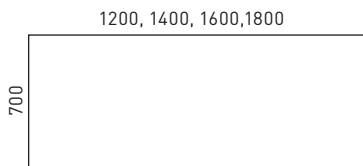

RANGE

NOVA Wood