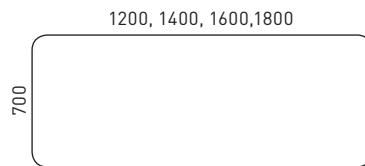

RANGE

NOVA Wood