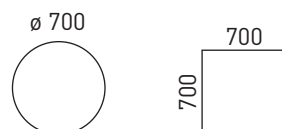

ABS edges

Table with HPL tabletop

Sloping edges

Sloping edge

Table with HPL tabletop

RANGE

Meeting tables with HPL tabletop

* - only 1200

1400 x 1400 and 1600 x 1400 not available in HPL: H70B01 and H70B02

Meeting tables with melamine tabletop

* - only 1200

Coffee tables with HPL tabletop

Coffee tables with melamine tabletop

Optional

Power socket blocks