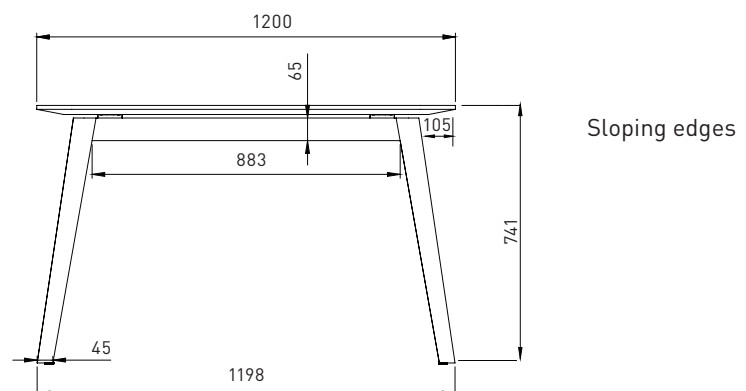

Grommets

- Lacquered and stained;
- 9mm MDF covered in ash wood veneer with painted edges.

Cable tray (included)

- Dimensions: 500x100, H=110mm;
- Matches the colour of frame.

GUARANTEE

- 5 years

Table with melamine tabletop

ABS edges

Table with HPL tabletop

Sloping edges

Sloping edge

Table with HPL tabletop

RANGE

Meeting tables with HPL tabletop

* - only 1200

1400 x 1400 and 1600 x 1400 not available in HPL: H70B01 and H70B02

Meeting tables with melamine tabletop

* - only 1200

Coffee tables with HPL tabletop

Coffee tables with melamine tabletop

Optional

Power socket blocks