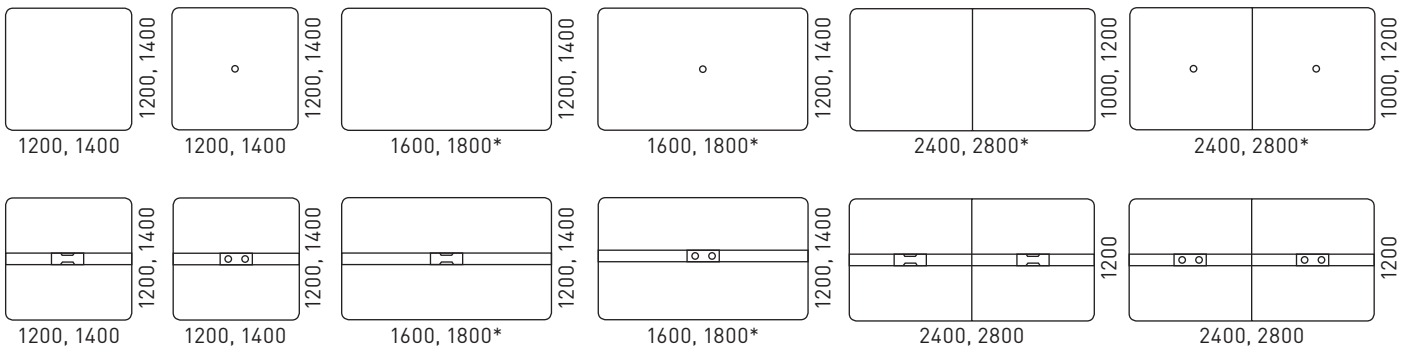

- LST EN 527-1:2011
- LST EN 527-2:2017
- LST EN 1730:2012

TECHNICAL INFORMATION

Tabletop

- 25 mm MFC (melamine) with 2 mm ABS edging;
- 26 mm MDF covered in HPL with sloping painted edges;
- Sloping painted edges: white or black colour;
- The corners of sloping desktop are rounded: R100 mm;
- 10 mm gap between the legs and the desktop.

Grommets

- Lacquered and stained;
- 9mm MDF covered in ash wood veneer with painted edges.

Cable tray (included)

- Dimensions: 500x100, H=110mm;
- Matches the colour of frame.

GUARANTEE

- 5 years

Table with melamine tabletop

ABS edges

Table with HPL tabletop

Sloping edges

Sloping edge

Table with HPL tabletop

RANGE

Meeting tables with HPL tabletop

* - only 1200

1400 x 1400 and 1600 x 1400 not available in HPL: H70B01 and H70B02

Meeting tables with melamine tabletop

* - only 1200

Coffee tables with HPL tabletop

Coffee tables with melamine tabletop

Optional

Power socket blocks