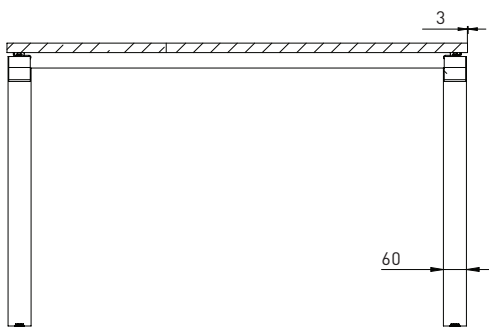

Grommets

- Lacquered and stained;
- 9mm MDF covered in ash wood veneer with painted edges.

Cable tray (included)

- Dimensions: 500x100, H=110mm;
- Matches the colour of frame.

GUARANTEE

- 5 years

Table with melamine tabletop

ABS edges

Table with HPL tabletop

Sloping edges

Sloping edge

Table with HPL tabletop

RANGE

Meeting tables with HPL tabletop

* - only 1200

1400 x 1400 and 1600 x 1400 not available in HPL: H70B01 and H70B02

Meeting tables with melamine tabletop

* - only 1200

Coffee tables with HPL tabletop

Coffee tables with melamine tabletop

Optional

Power socket blocks