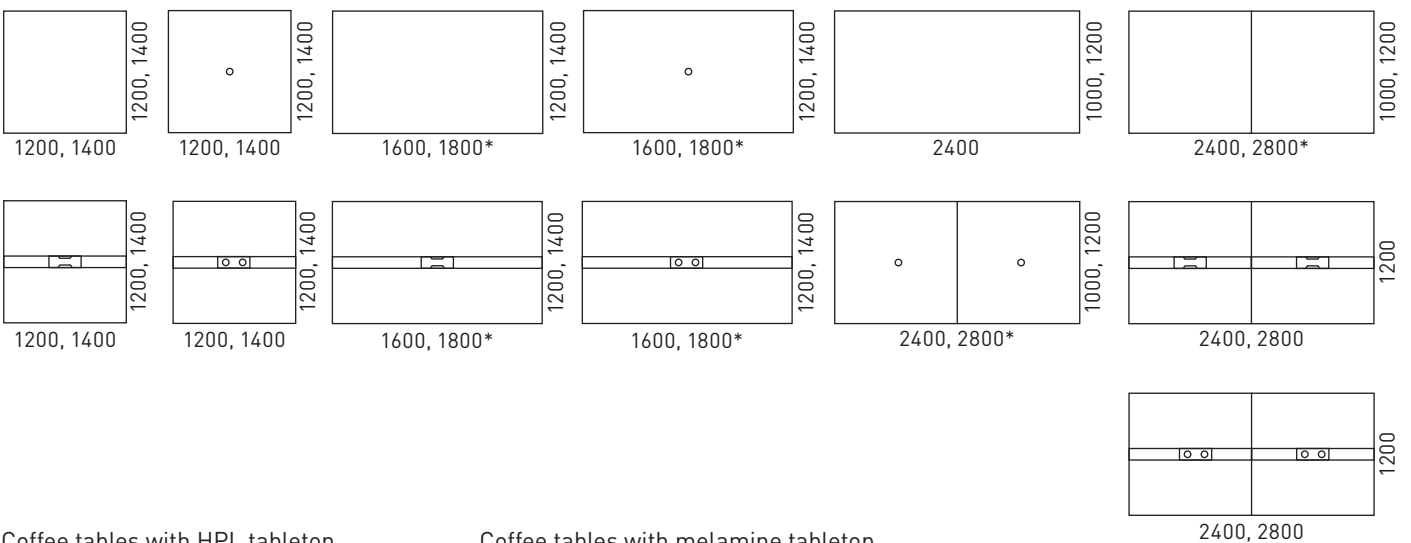

- LST EN 527-1:2011
- LST EN 527-2:2017
- LST EN 1730:2012

TECHNICAL INFORMATION

Tabletop

- 25 mm MFC (melamine) with 2 mm ABS edging;
- 26 mm MDF covered in HPL with sloping painted edges;
- Sloping painted edges: white or black colour;
- The corners of sloping desktop are rounded: R100 mm;
- 10 mm gap between the legs and the desktop.

Grommets

- Lacquered and stained;
- 9mm MDF covered in ash wood veneer with painted edges.

Cable tray (included)

- Dimensions: 500x100, H=110mm;
- Matches the colour of frame.

GUARANTEE

- 5 years

Table with melamine tabletop

ABS edges

Table with HPL tabletop

Sloping edges

Sloping edge

Table with HPL tabletop

RANGE

Meeting tables with HPL tabletop

* - only 1200

1400 x 1400 and 1600 x 1400 not available in HPL: H70B01 and H70B02

Meeting tables with melamine tabletop

* - only 1200

Coffee tables with HPL tabletop

Coffee tables with melamine tabletop

Optional

Power socket blocks