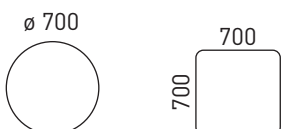

Grommets

- Lacquered and stained;
- 9mm MDF covered in ash wood veneer with painted edges.

Cable tray (included)

- Dimensions: 500x100, H=110mm;
- Matches the colour of frame.

GUARANTEE

- 5 years

Table with melamine tabletop

ABS edges

Table with HPL tabletop

Sloping edges

Sloping edge

Table with HPL tabletop

RANGE

Meeting tables with HPL tabletop

* - only 1200

1400 x 1400 and 1600 x 1400 not available in HPL: H70B01 and H70B02

Meeting tables with melamine tabletop

* - only 1200

Coffee tables with HPL tabletop

Coffee tables with melamine tabletop

Optional

Power socket blocks