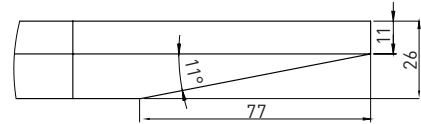

Grommets

- Lacquered and stained;
- 9mm MDF covered in ash wood veneer with painted edges.

Cable tray (included)

- Dimensions: 500x100, H=110mm;
- Matches the colour of frame.

GUARANTEE

- 5 years

Table with melamine tabletop

ABS edges

Table with HPL tabletop

Sloping edges

Sloping edge

Table with HPL tabletop

RANGE

Meeting tables with HPL tabletop

* - only 1200

1400 x 1400 and 1600 x 1400 not available in HPL: H70B01 and H70B02

Meeting tables with melamine tabletop

* - only 1200

Coffee tables with HPL tabletop

Coffee tables with melamine tabletop

Optional

Power socket blocks