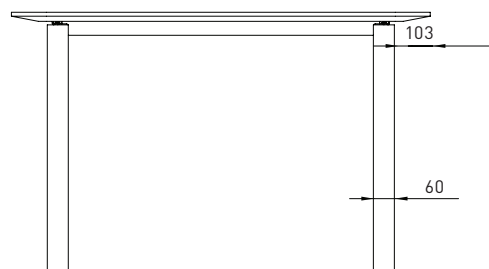

Grommets

- Lacquered and stained;
- 9mm MDF covered in ash wood veneer with painted edges.

Cable tray (included)

- Dimensions: 500x100, H=110mm;
- Matches the colour of frame.

GUARANTEE

- 5 years

Table with melamine tabletop

ABS edges

Table with HPL tabletop

Sloping edges

Sloping edge

Table with HPL tabletop

RANGE

Meeting tables with HPL tabletop

* - only 1200

1400 x 1400 and 1600 x 1400 not available in HPL: H70B01 and H70B02

Meeting tables with melamine tabletop

* - only 1200

Coffee tables with HPL tabletop

Coffee tables with melamine tabletop

Optional

Power socket blocks