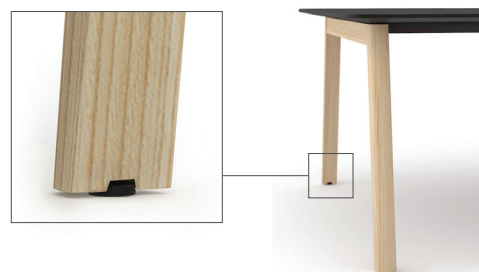

Legs (coffee tables)

- Lacquered and stained natural ash solid wood;
- Glued wood construction;
- Powder coated metal;
- Plastic feet with height levelling (+10 mm).