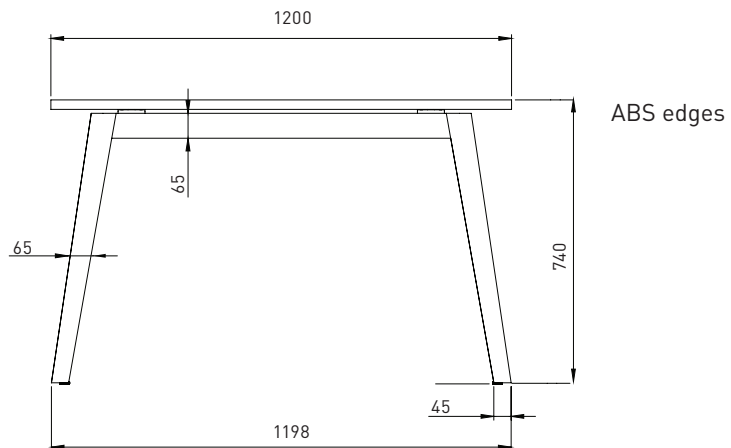

With insert and power sockets
With insert and

grommets for wire management

Edge type

ABS edge (melamine)

Sloping edge (HPL)

Inserts

- Lacquered and stained;
- 25 mm chipboard covered in ash wood veneer with 1.5mm edging (for plain edges desktops);
- 26mm MDF covered in ash wood veneer with 1.5mm edging (for sloping edges desktops).

Grommets

- Lacquered and stained;
- 9mm MDF covered in ash wood veneer with painted edges.

Cable tray (included)

- Dimensions: 500x100, H=110mm;
- Matches the colour of frame.

GUARANTEE

- 5 years

Table with melamine tabletop

ABS edges

Table with HPL tabletop

Sloping edges

Sloping edge

Table with HPL tabletop

RANGE

Meeting tables with HPL tabletop

* - only 1200

1400 x 1400 and 1600 x 1400 not available in HPL: H70B01 and H70B02

Meeting tables with melamine tabletop

* - only 1200

Coffee tables with HPL tabletop

Coffee tables with melamine tabletop

Optional

Power socket blocks