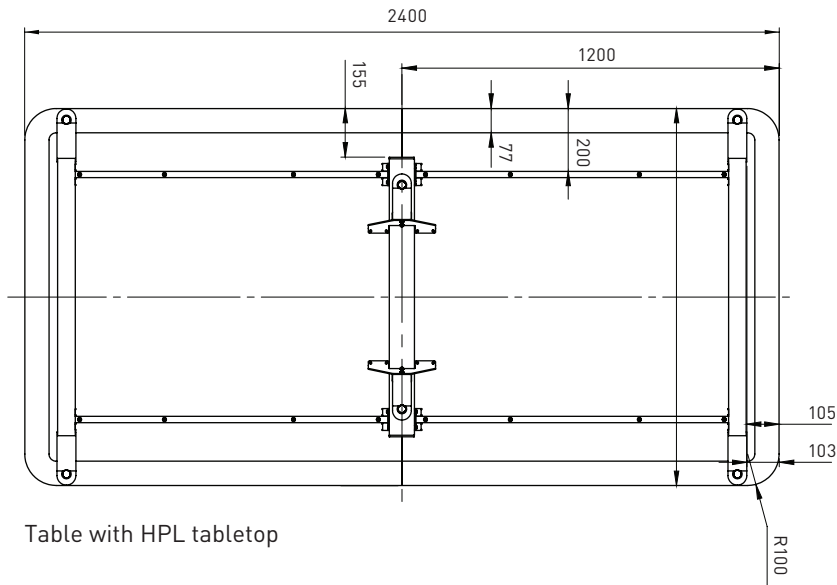

Grommets

- Lacquered and stained;
- 9mm MDF covered in ash wood veneer with painted edges.

Cable tray (included)

- Dimensions: 500x100, H=110mm;
- Matches the colour of frame.

GUARANTEE

- 5 years

Table with melamine tabletop

ABS edges

Table with HPL tabletop

Sloping edges

Sloping edge

Table with HPL tabletop

RANGE

Meeting tables with HPL tabletop

* - only 1200

1400 x 1400 and 1600 x 1400 not available in HPL: H70B01 and H70B02

Meeting tables with melamine tabletop

* - only 1200

Coffee tables with HPL tabletop

Coffee tables with melamine tabletop

Optional

Power socket blocks