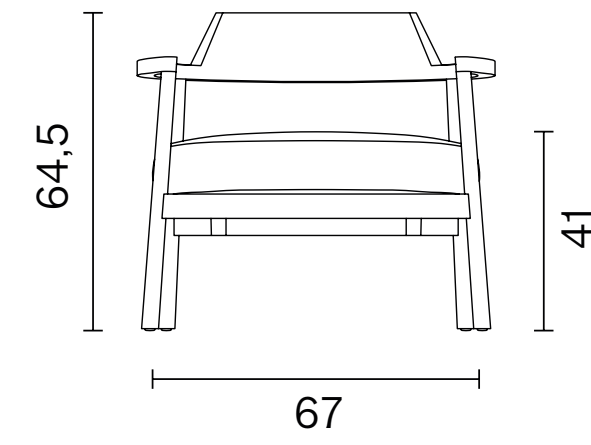

Dimensions (cm)

Chair

Lounge

Downloads

2D dwg, 3ds, 3dsMax, FBX, Rhino, Sketchup files **click and download**

CAD FILES & PHOTOS

You can run this product with following systems:

Alek

Chair, Lounge

Indoor

Technical Specifications

Package Dimensions Quantity in box: 1	Chair Lounge	63x69x84 cm 79x79x67 cm
Volume	Chair Lounge	0,29 m ³ 0,39 m ³
Weight	Chair Lounge	8,5 kg 9 kg
Structure	Solid Ashwood / Solid Beechwood	
Seat	Plywood + HR Foam + Elastic Webbing	
Upholstery	Fabric + Leather	
Warranty	2 years	