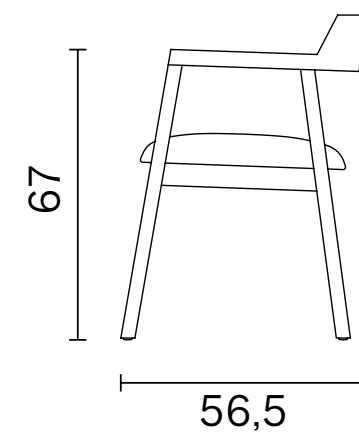

Dimensions (cm)

Chair

Lounge

Downloads

2D dwg, 3ds, 3dsMax, FBX, Rhino, Sketchup files **click and download**

CAD FILES & PHOTOS

You can run this product with following systems:

Alek

Chair, Lounge

Indoor

Technical Specifications

Package Dimensions Quantity in box: 1	Chair Lounge	63x69x84 cm 79x79x67 cm
Volume	Chair Lounge	0,29 m ³ 0,39 m ³
Weight	Chair Lounge	8,5 kg 9 kg
Structure	Solid Ashwood / Solid Beechwood	
Seat	Plywood + HR Foam + Elastic Webbing	
Upholstery	Fabric + Leather	
Warranty	2 years	