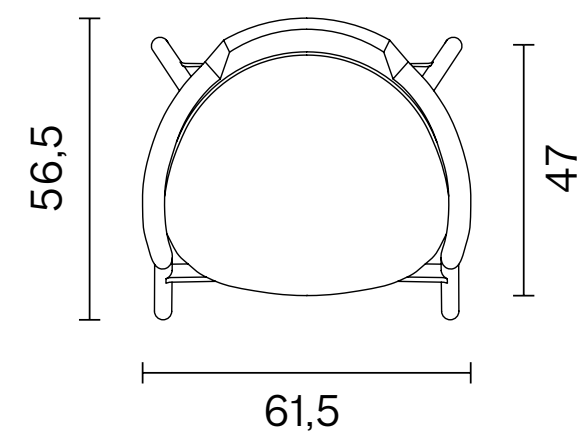

Dimensions (cm)

Chair

Lounge

Downloads

2D dwg, 3ds, 3dsMax, FBX, Rhino, Sketchup files **click and download**

CAD FILES & PHOTOS

You can run this product with following systems:

Alek

Chair, Lounge

Indoor

Technical Specifications

Package Dimensions Quantity in box: 1	Chair Lounge	63x69x84 cm 79x79x67 cm
Volume	Chair Lounge	0,29 m ³ 0,39 m ³
Weight	Chair Lounge	8,5 kg 9 kg
Structure	Solid Ashwood / Solid Beechwood	
Seat	Plywood + HR Foam + Elastic Webbing	
Upholstery	Fabric + Leather	
Warranty	2 years	