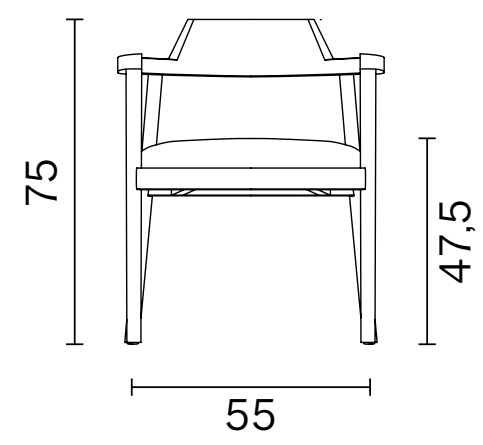

Dimensions (cm)

Chair

Lounge

Downloads

2D dwg, 3ds, 3dsMax, FBX, Rhino, Sketchup files **click and download**

CAD FILES & PHOTOS

You can run this product with following systems:

Alek

Chair, Lounge

Indoor

Technical Specifications

Package Dimensions Quantity in box: 1	Chair Lounge	63x69x84 cm 79x79x67 cm
Volume	Chair Lounge	0,29 m ³ 0,39 m ³
Weight	Chair Lounge	8,5 kg 9 kg
Structure	Solid Ashwood / Solid Beechwood	
Seat	Plywood + HR Foam + Elastic Webbing	
Upholstery	Fabric + Leather	
Warranty	2 years	