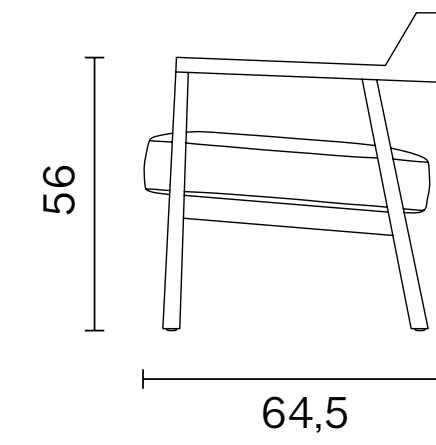

Dimensions (cm)

Chair

Lounge

Downloads

2D dwg, 3ds, 3dsMax, FBX, Rhino, Sketchup files **click and download**

CAD FILES & PHOTOS

You can run this product with following systems:

Alek

Chair, Lounge

Indoor

Technical Specifications

Package Dimensions Quantity in box: 1	Chair Lounge	63x69x84 cm 79x79x67 cm
Volume	Chair Lounge	0,29 m ³ 0,39 m ³
Weight	Chair Lounge	8,5 kg 9 kg
Structure	Solid Ashwood / Solid Beechwood	
Seat	Plywood + HR Foam + Elastic Webbing	
Upholstery	Fabric + Leather	
Warranty	2 years	