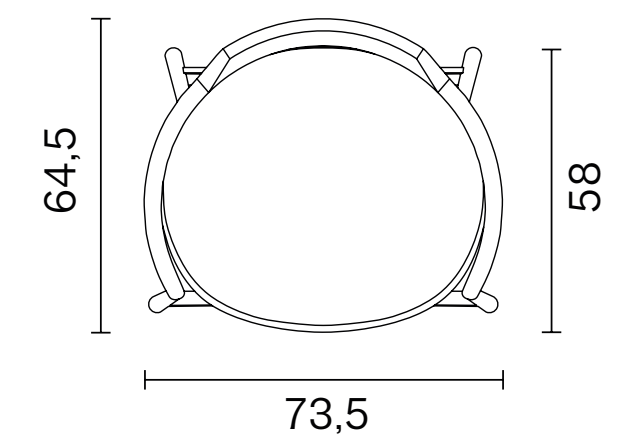

Dimensions (cm)

Chair

Lounge