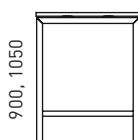

LIGHT

Tabletop

- 25 mm MFC (melamine) with 2 mm ABS edging.

Central junction

- Metal tube – 35x2 mm;
- Side fixing plates – 86 mm;
- Powder coated metal.

Legs and stability junction

- 25 mm MFC (melamine) with 2 mm ABS edging;
- Plastic feet with height levelling (+10 mm).

JAZZ

Tabletop

- 25 mm MFC (melamine) with 2 mm ABS edging;
- White colour;
- 8 mm gap between frame and desktop tabletop.

Metal beam under the tabletop

- Metal tube - 40x20 mm;
- With welded metal plates for leg fixing;
- Powder coated metal, colour matches the legs.

Legs

- Metal tube – 70x20 mm;
- Powder coated metal;
- Levelling feet covers made of black lacquered MDF (+10 mm).

GUARANTEE

- 5 years

RANGE

NOVA Wood

NOVA

LIGHT

JAZZ